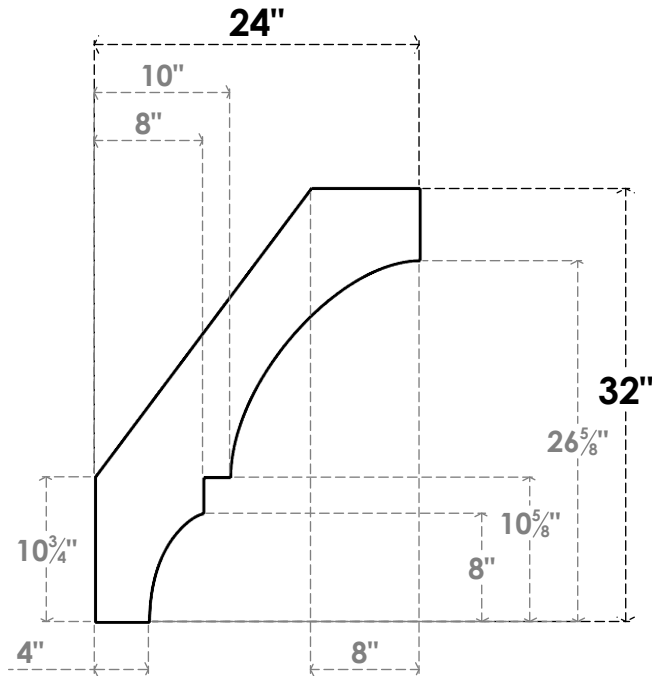

ITEM NUMBER: BRCPC035X24000X32000BOA

3 1/2"W X 24"D X 32"H BALBOA ARCHITECTURAL GRADE PVC CLOSED KNEE BRACE

SIDE PROFILE

FRONT PROFILE

ISOMETRIC

EKENA MILLWORK
 2300 WEST MAIN ST.
 CLARKSVILLE, TX 75426
 TOLL FREE: 866-607-0453
 WWW.EKENAMILLWORK.COM