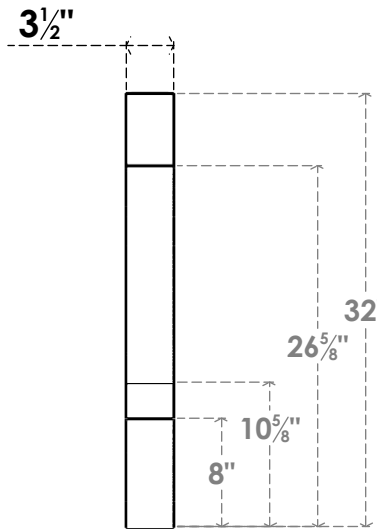

ITEM NUMBER: BRCPC035X24000X32000BOA

3 1/2"W X 24"D X 32"H BALBOA ARCHITECTURAL GRADE PVC CLOSED KNEE BRACE

SIDE PROFILE

FRONT PROFILE

ISOMETRIC

EKENA MILLWORK
 2300 WEST MAIN ST.
 CLARKSVILLE, TX 75426
 TOLL FREE: 866-607-0453
 WWW.EKENAMILLWORK.COM